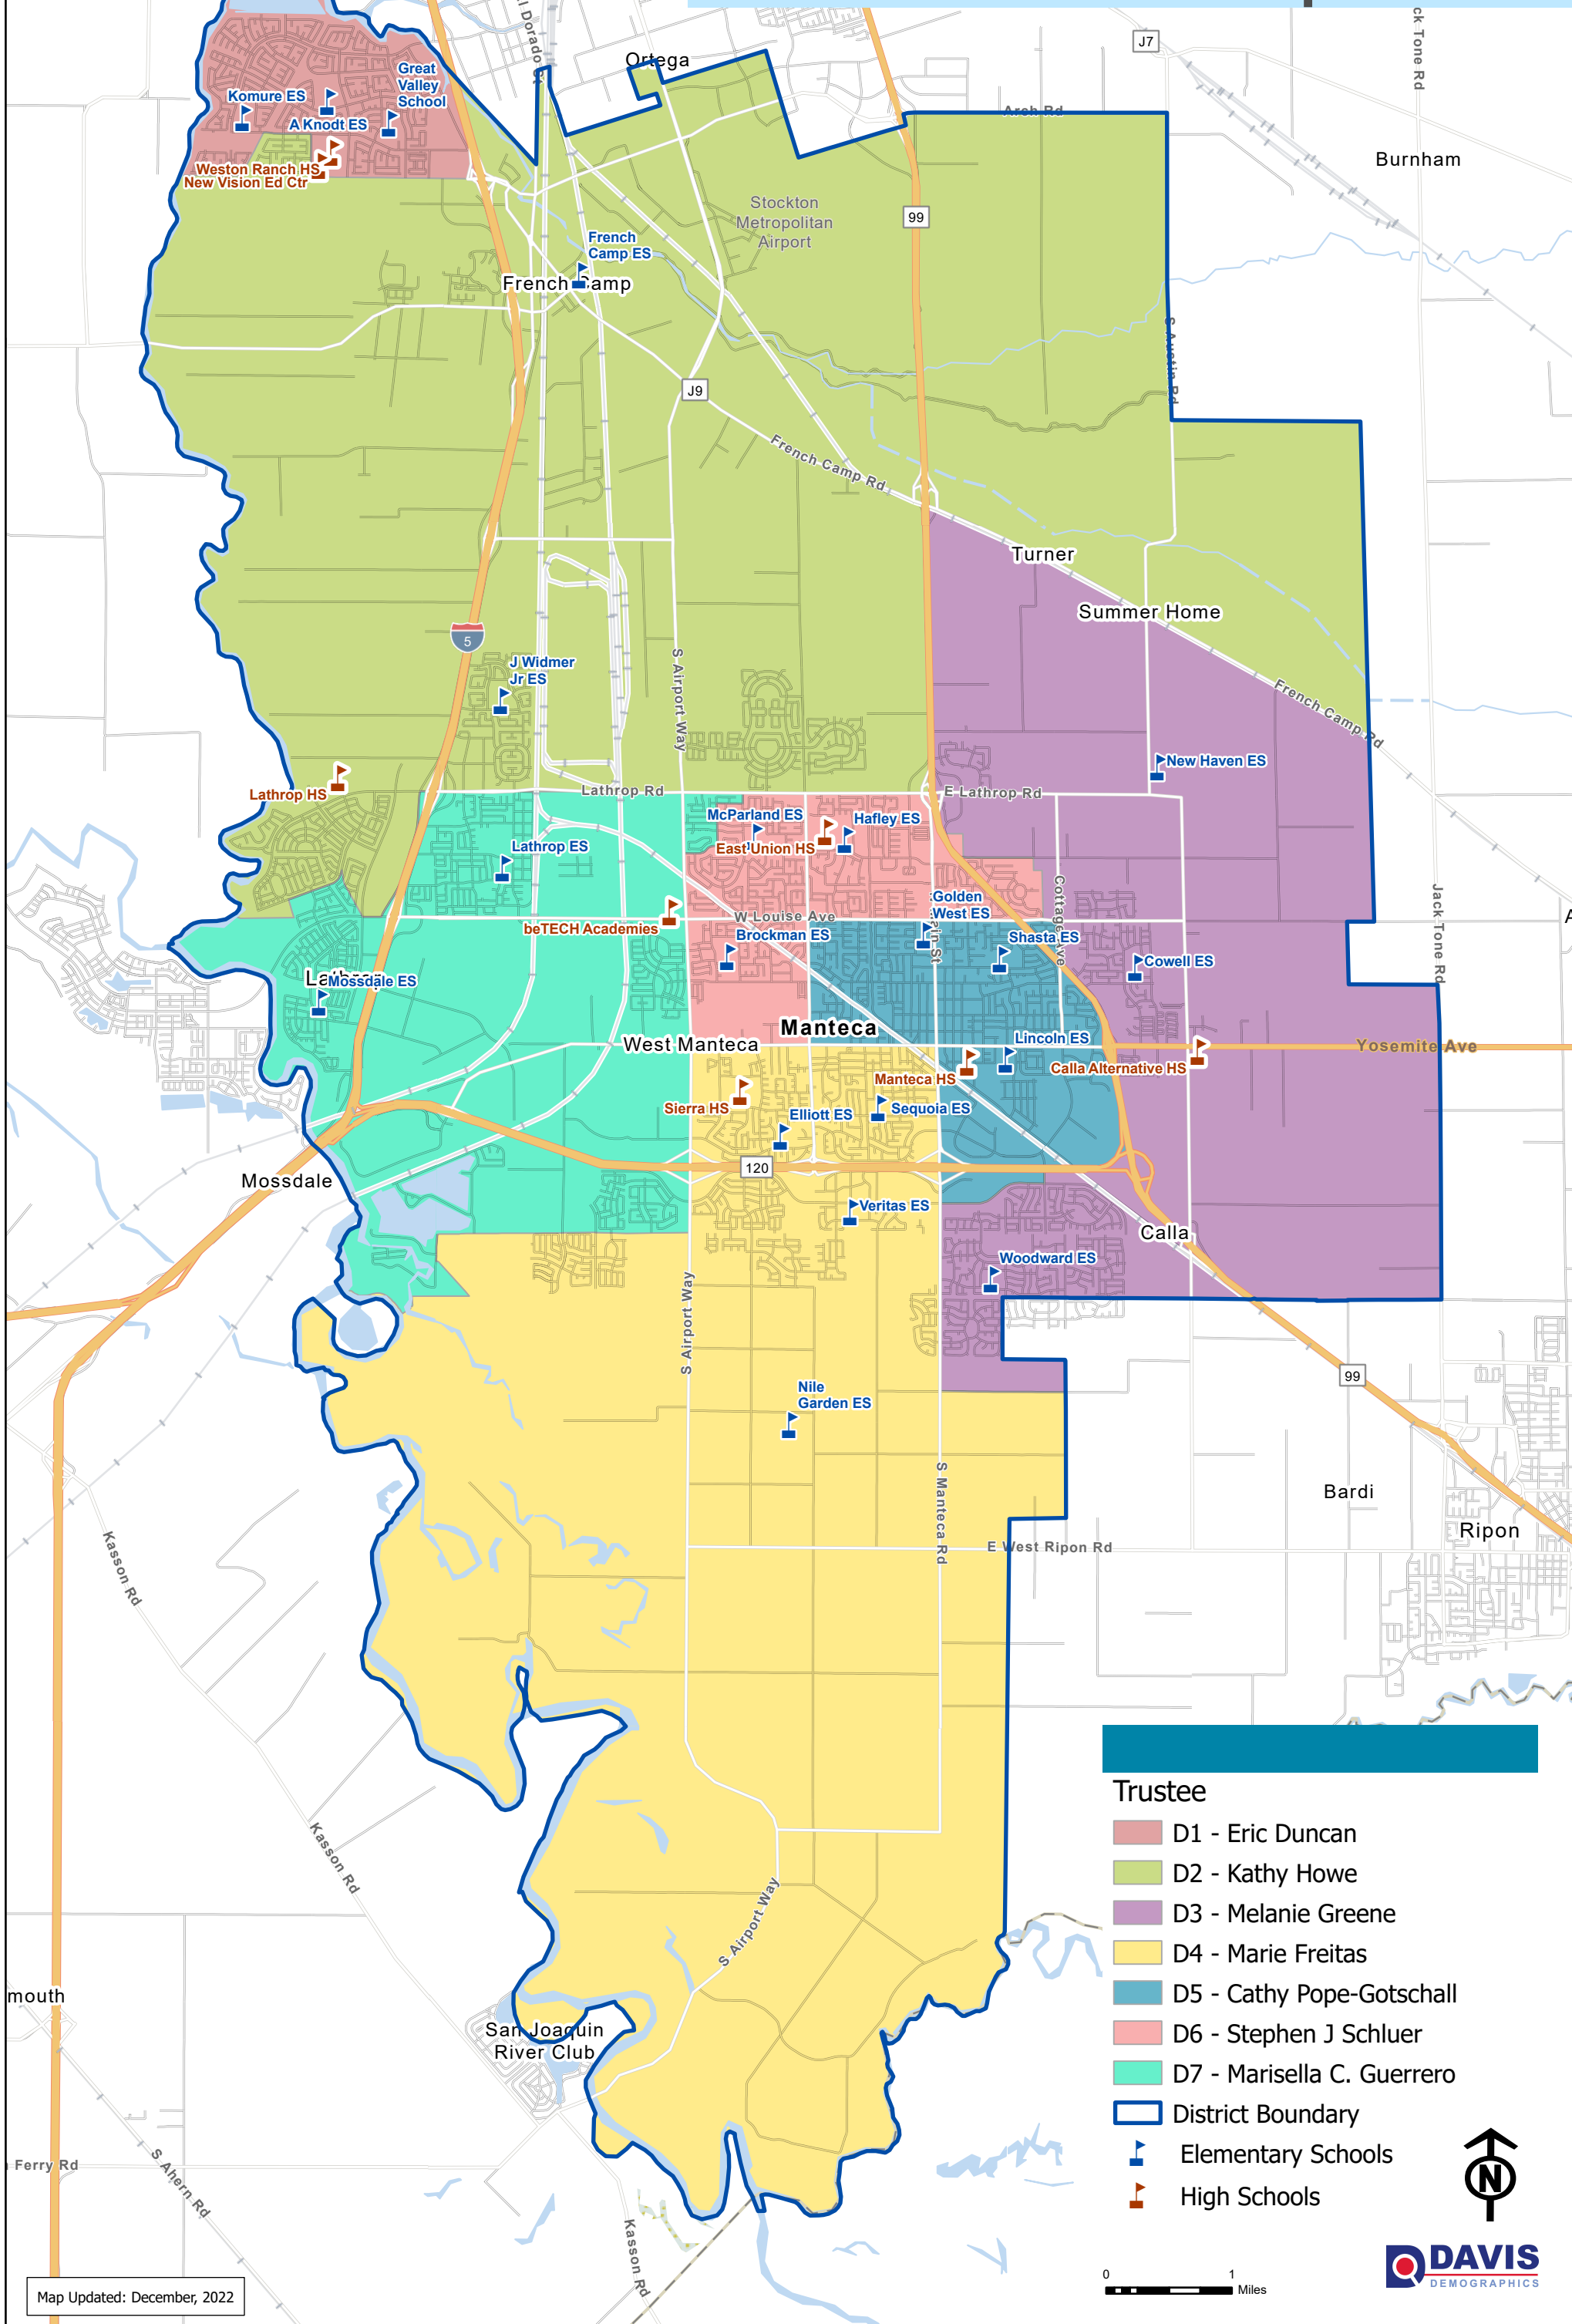

Manteca Unified School District Trustee Areas Map

- Trustee**
- D1 - Eric Duncan
 - D2 - Kathy Howe
 - D3 - Melanie Greene
 - D4 - Marie Freitas
 - D5 - Cathy Pope-Gotschall
 - D6 - Stephen J Schluer
 - D7 - Marisella C. Guerrero
 - District Boundary
 - Elementary Schools
 - High Schools

Map Updated: December, 2022